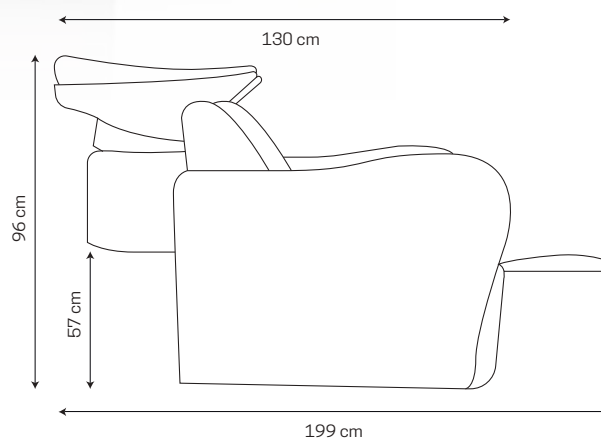

• POLTRONA
LAVATESTA CHESTER

NEW

COD. AR9901

€ 1050,00

➤ Poltrona Lavatesta con alzata
gambale | miscelatore caldo/freddo |
vasca in ceramica.

• CHESTER HAIR WASH

➤ Shampoo chair with leg rest
elevation | hot/cold mixer | ceramic
basin.