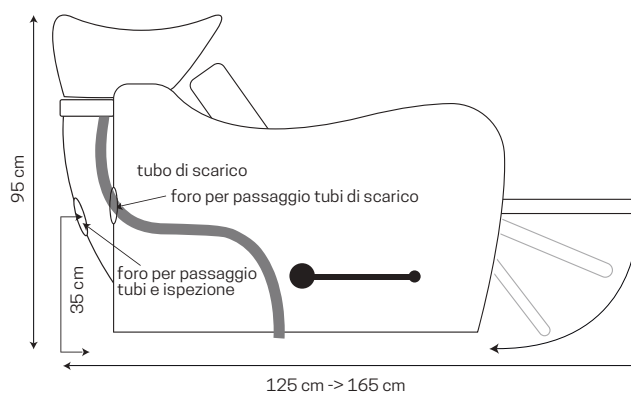

• **LAVATESTA VIRGINIA**

COD. AR0985
€ 1050,00

> Schienale reclinabile | Dosatore Caldo/Freddo | Salva bordo in silicone | Vasca in ceramica | Misure: A 100 x L 60 x P 120 cm

• **VIRGINIA HAIR WASH**

> Reclining backrest | Dispenser Hot / Cold | Silicone edge | Ceramic basin | Sizes: H 100 x W 60 x D 120 cm