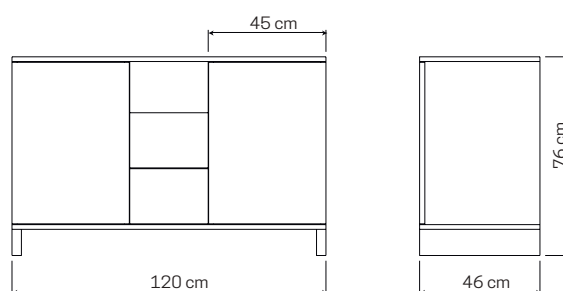

# COD. AR0954

€ 699,90

 Bianco + Rovere

> A 76 X L 120 X P 46 cm  
Push to open sistema apertura premi/apri  
Accessori esclusi

• CABINET 120 FLOOR

> H 76 X W 120 X D 46 cm  
Push to open system  
Accessories excluded