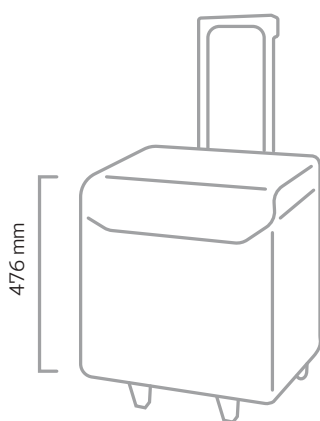

• TROLLEY BAG MAKE UP 2.1

COD. TY0431

€ 249,90

- > Borsa trolley morbida make up | composta da due borse separabili | Misure borsa grande: A 420 x L 400 x P 280 mm | Misure borsa piccola: A 200 x L 400 x P 280 mm

• MAKE UP 2.1 TROLLEY BAG

- > Soft make up trolley bag | consisting of two separable bags | Big bag dimensions: H 420 x W 400 x D 280 mm | Small bag dimensions: H 200 x W 400 x D 280 mm

• TROLLEY BAG MAKE UP

COD. TY0432

€ 199,90

- > Borsa trolley morbida per make up | Apertura frontale con 8 cassetti estraibili | Apertura superiore con 2 ripiani a scomparsa, 6 pochette estraibili ed 1 astuccio per pennelli | Misure totali: A 476 x L 406 x P 286 mm

• MAKE UP TROLLEY BAG

- > Soft trolley bag for make up | Front opening with 8 removable drawers | Top opening with 2 retractable shelves, 6 removable pouches and 1 brush case | Total measurements: H 476 x W 406 x D 286 mm