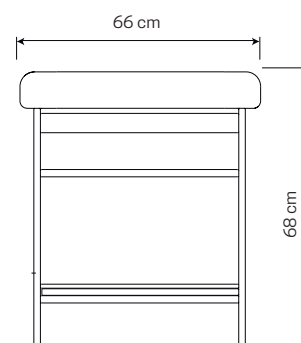

• LETTINO SPA THERMAL

€ 799,90

- Lettino fisso in legno | Poggiatesta | Foro per il viso | Schienale reclinabile | Colore bianco | Lunghezza: 183 cm | Larghezza: 66 cm | Altezza: 76 cm | Peso max supportato: 250 kg | Spessore materassino: 8,5 cm | Peso lettino: 42 kg

• SPA THERMAL BED

- Fixed wooden bed | Face hole | Reclinable backrest | White color | Length: 183 cm | Width: 66 cm | Height: 68 cm | Max weight supported: 250 kg | Mat thickness: 8.5 cm | bed weight: 42 kg

COD. AR0950BW

Black Walnut

COD. AR0950

Rovere