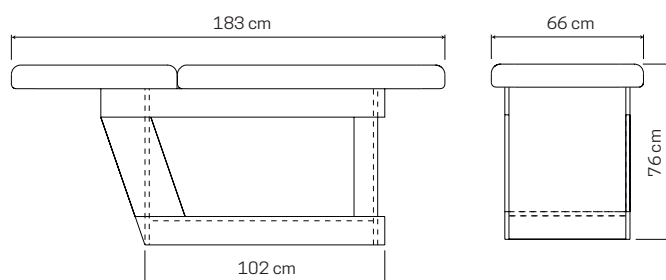

## • M-DESIGN BED

- 2-section wooden bed in white and oak design by melcap with a very stable structure. Length 183 cm height 76 cm with a base of 102 cm. Adjustable backrest inclination. Equipped with face hole and headrest cushion. High quality, easy to clean white PVC coating. Max load 250 kg.