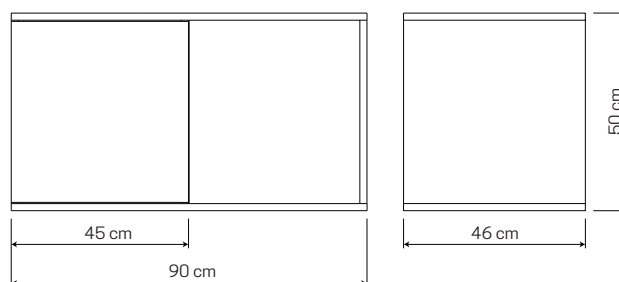

Made in Italy

Bianco + Rovere

Push to Open
System

MOBILE SOSPESO 90

COD. AR0955

€ 459,90

- > A 50 X L 90 X P 46 cm
  Push to open sistema apertura premi/apri
  Accessori esclusi

SUSPENDED FURNITURE 90

- > H 50 X W 90 X D 46 cm
  Push to open system
  Accessories excluded

Bianco + Rovere

Made in Italy

Push to Open
System

SOSPESO 1 ANTA 90

COD. AR0957

€ 449,90

- > A 50 X L 90 X P 46 cm
  Push to open sistema apertura premi/apri
  Accessori esclusi

SUSPENDED 1 DOOR 90

- > H 50 X W 90 X D 46 cm
  Push to open system
  Accessories excluded

**MISCELATORE
MOBILE SPA**

COD. MSE3333

€ 199,90

A 28,2 cm

**LAVABO DA APPOGGIO
IN CERAMICA**

COD. VSA3332

€ 194,90

Diametro 40 cm | Altezza 13 cm
Accessori esclusi

**COUNTERTOP
CERAMIC WASHBASIN**