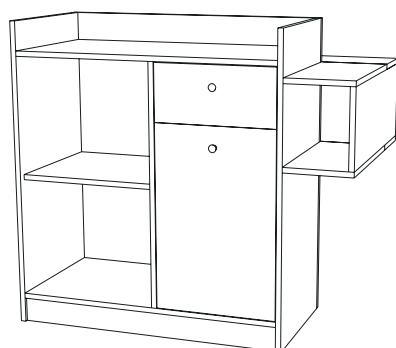

• **BANCO RECEPTION
CON VANO A GIORNO**
€ 1850,00

➤ Banco reception con vano illuminato a Led | Misure vano: A 30 X L 108 X P 20 cm | Misure: A 105 X L 118 X P 68 cm

• **RECEPTION DESK
WITH OPEN
COMPARTMENT**

➤ Reception desk with LED illuminated compartment | Compartment sizes: H 30 X W 108 X D 20 cm | sizes: H 105 X W 118 X D 68 cm

VANO CON
ILLUMINAZIONE
A LED

Made in Italy

Bianco + Rovere

COD. AR0930R

Bianco + Nero Frassino

COD. AR0930N

Bianco

COD. AR0930B