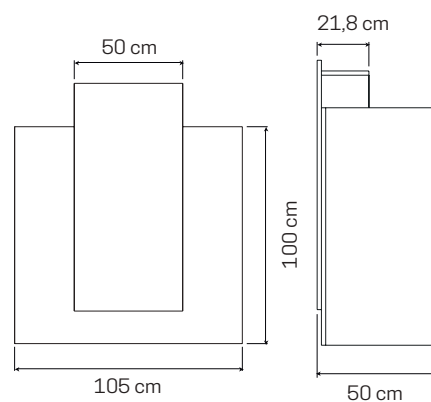

• **RECEPTION DESK**

- Reception desk with 2 drawers (one with lock), one door, one open area with shelf. Measurements: H 120 X W 105 X D 50 cm