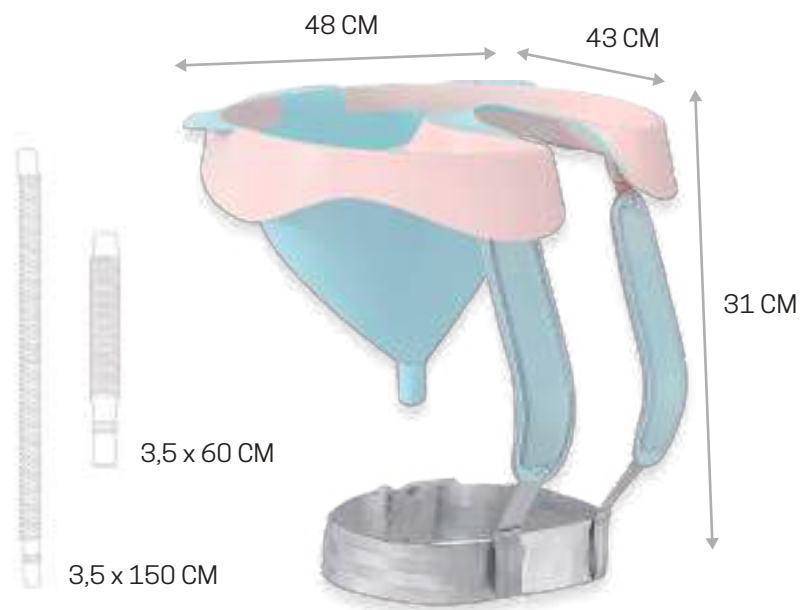

• **LAVATESTA FLEX**

COD. LV3323

€ 45,90

15s 2p

- > Lavatesta flessibile con tubo di scarico | Pieghevole | Salvaspazio | Indossabile come uno zaino | ideale ed adattabile ad ogni esigenza, disabilità e mobilità ridotta.

• **FLEX HAIR WASH**

- > Flexible hair wash with drain hose | Foldable | Space saving | Wearable like a backpack | ideal and adaptable to every need, disability and reduced mobility.