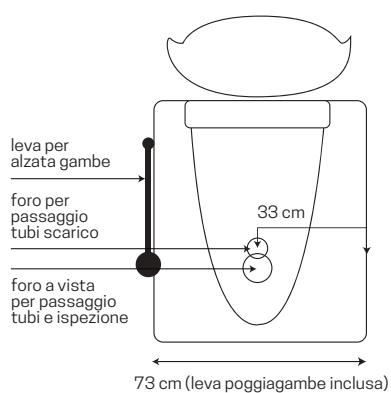

• **LAVATESTA VIRGINIA**

COD. AR0985
€ 1050,00

> Schienale reclinabile | Dosatore Caldo/Freddo | Salva bordo in silicone | Vasca in ceramica | Misure: A 100 x L 60 x P 120 cm

• **VIRGINIA HAIR WASH**

> Reclining backrest | Dispenser Hot / Cold | Silicone edge | Ceramic basin | Sizes: H 100 x W 60 x D 120 cm