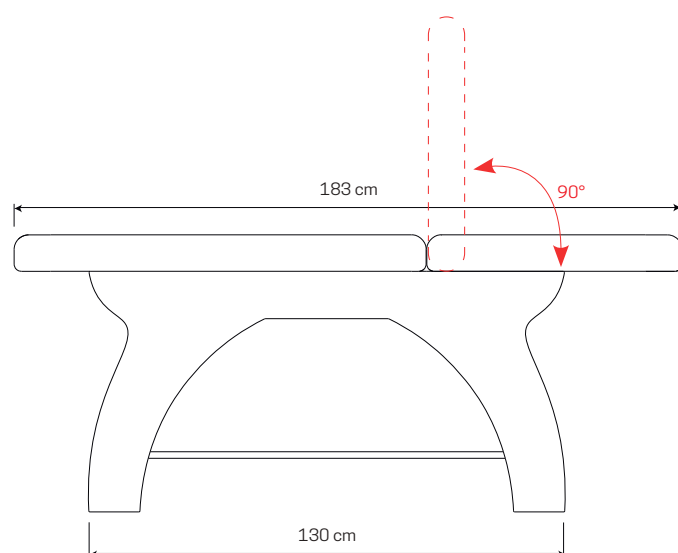

• LETTINO SPA THERMAL

€ 799,90

- Lettino fisso in legno | Poggiatesta | Foro per il viso | Schienale reclinabile | Colore bianco | Lunghezza: 183 cm | Larghezza: 66 cm | Altezza: 76 cm | Peso max supportato: 250 kg | Spessore materassino: 8,5 cm | Peso lettino: 42 kg

• SPA THERMAL BED

- Fixed wooden bed | Face hole | Reclinable backrest | White color | Length: 183 cm | Width: 66 cm | Height: 68 cm | Max weight supported: 250 kg | Mat thickness: 8.5 cm | bed weight: 42 kg

COD. AR0950BW

Black Walnut

COD. AR0950

Rovere