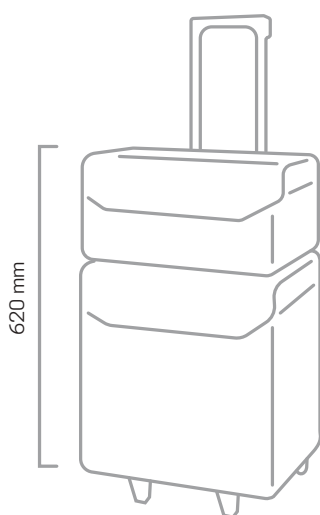

• TROLLEY BAG MAKE UP 2.1

COD. TY0431

€ 249,90

- > Borsa trolley morbida make up | composta da due borse separabili | Misure borsa grande: A 420 x L 400 x P 280 mm | Misure borsa piccola: A 200 x L 400 x P 280 mm

• MAKE UP 2.1 TROLLEY BAG

- > Soft make up trolley bag | consisting of two separable bags | Big bag dimensions: H 420 x W 400 x D 280 mm | Small bag dimensions: H 200 x W 400 x D 280 mm