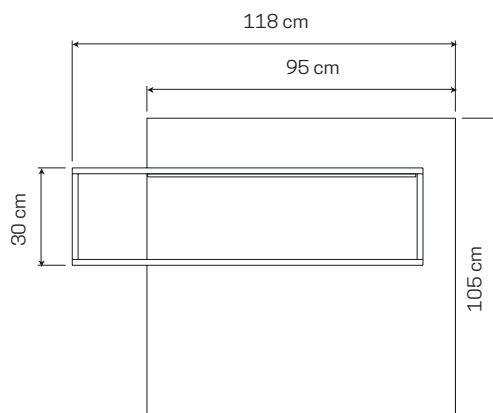

• **BANCO RECEPTION
CON VANO A GIORNO**
€ 1850,00

➤ Banco reception con vano illuminato a Led | Misure vano: A 30 X L 108 X P 20 cm | Misure: A 105 X L 118 X P 68 cm

• **RECEPTION DESK
WITH OPEN
COMPARTMENT**

➤ Reception desk with LED illuminated compartment | Compartment sizes: H 30 X W 108 X D 20 cm | sizes: H 105 X W 118 X D 68 cm

VANO CON
ILLUMINAZIONE
A LED

Made in Italy

Bianco + Rovere

COD. AR0930R

Bianco + Nero Frassino

COD. AR0930N

Bianco

COD. AR0930B