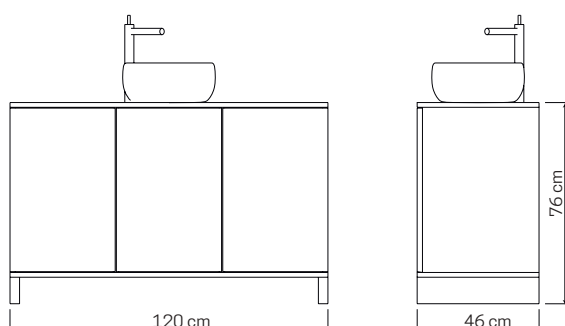

# COD. AR0981

€ 649,90

 Bianco + Rovere

> A 76 X L 120 X P 46 cm  
Push to open sistema apertura premi/apri  
Accessori esclusi

• FLOOR CABINET 3 DOORS

> H 76 X W 120 X D 46 cm  
Push to open system  
Accessories excluded