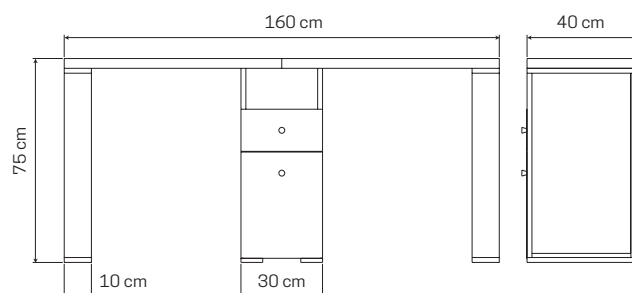

### • DOUBLE BICOLOR RECONSTRUCTION TABLE

- > Practical and comfortable reconstruction table | Column with exposed shelf | 1 drawer and one door | Double worktop. Measurements: H 75 X W 160 X D 40 cm

Made in Italy