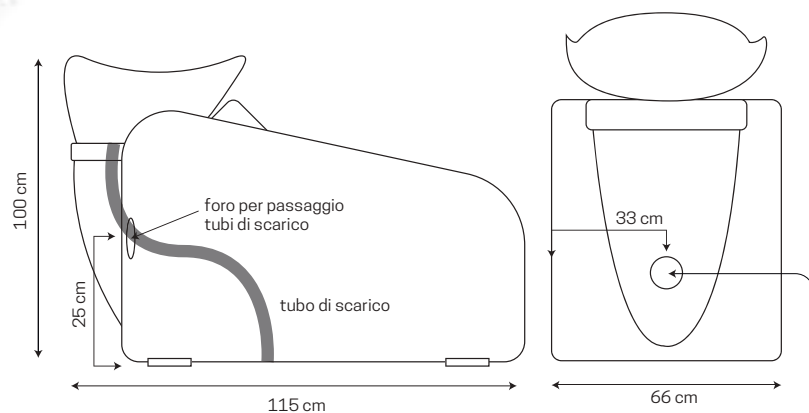

per accedere al foro per tubi scarico,
smontare la scocca in plastica