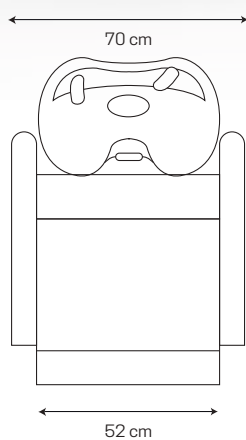

• POLTRONA
LAVATESTA CHESTER

NEW

COD. AR9901

€ 1050,00

➤ Poltrona Lavatesta con alzata
gambale | miscelatore caldo/freddo |
vasca in ceramica.

• CHESTER HAIR WASH

➤ Shampoo chair with leg rest
elevation | hot/cold mixer | ceramic
basin.