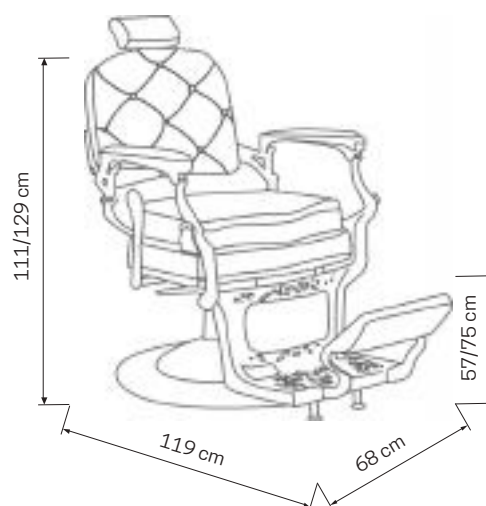

• **CHESTER BARBER CHAIR
GREY BRUSHED**

- Reclining backrest up to 180° | Height-adjustable headrest | Seat height adjustment with hydraulic system | Footrest