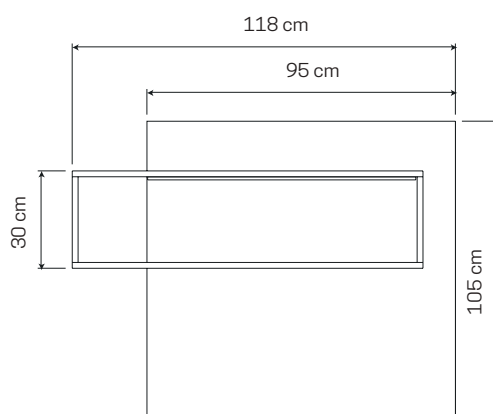

• **BANCO RECEPTION
CON VANO A GIORNO**
€ 1850,00

➤ Banco reception con vano illuminato a Led | Misure vano: A 30 X L 108 X P 20 cm | Misure: A 105 X L 118 X P 68 cm

• **RECEPTION DESK
WITH OPEN
COMPARTMENT**

➤ Reception desk with LED illuminated compartment | Compartment sizes: H 30 X W 108 X D 20 cm | sizes: H 105 X W 118 X D 68 cm

VANO CON
ILLUMINAZIONE
A LED

Made in Italy

Bianco + Rovere

COD. AR0930R

Bianco + Nero Frassino

COD. AR0930N

Bianco

COD. AR0930B