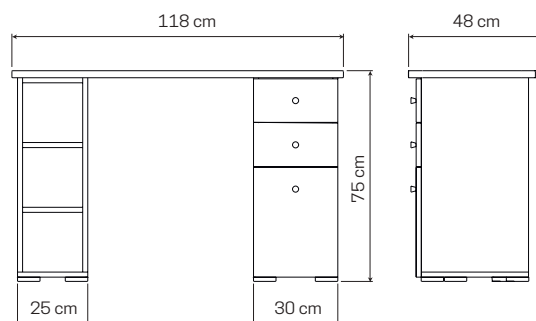

• BICOLOR RECONSTRUCTION TABLE WITH ASPIRATOR

- Practical and comfortable reconstruction table with aspirator | Column with exposed shelves 2 drawers and a door | Large work surface | Sizes: H 75 X W 118 X D 48 cm