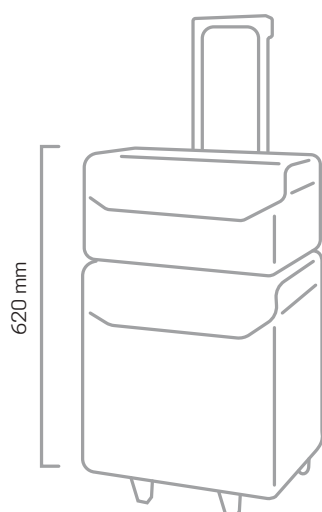

• TROLLEY BAG MAKE UP 2.1

COD. TY0431

€ 249,90

- > Borsa trolley morbida make up | composta da due borse separabili | Misure borsa grande: A 420 x L 400 x P 280 mm | Misure borsa piccola: A 200 x L 400 x P 280 mm

• MAKE UP 2.1 TROLLEY BAG

- > Soft make up trolley bag | consisting of two separable bags | Big bag dimensions: H 420 x W 400 x D 280 mm | Small bag dimensions: H 200 x W 400 x D 280 mm