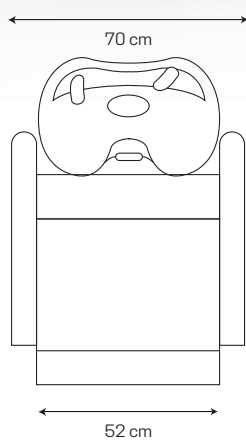

• POLTRONA
LAVATESTA CHESTER

NEW

COD. AR9901

€ 1050,00

> Poltrona Lavatesta con alzata
gambale | miscelatore caldo/freddo |
vasca in ceramica.

• CHESTER HAIR WASH

> Shampoo chair with leg rest
elevation | hot/cold mixer | ceramic
basin.