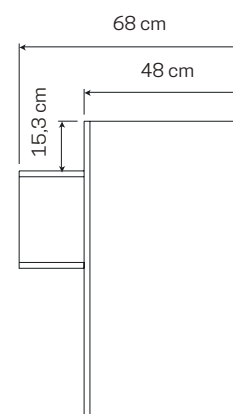

• **BANCO RECEPTION
CON VANO A GIORNO**
€ 1850,00

➤ Banco reception con vano illuminato a Led | Misure vano: A 30 X L 108 X P 20 cm | Misure: A 105 X L 118 X P 68 cm

• **RECEPTION DESK
WITH OPEN
COMPARTMENT**

➤ Reception desk with LED illuminated compartment | Compartment sizes: H 30 X W 108 X D 20 cm | sizes: H 105 X W 118 X D 68 cm

VANO CON
ILLUMINAZIONE
A LED

Made in Italy

Bianco + Rovere

COD. AR0930R

Bianco + Nero Frassino

COD. AR0930N

Bianco

COD. AR0930B