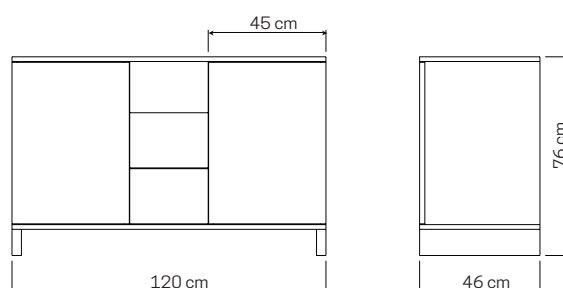

# COD. AR0954

€ 699,90

 Bianco + Rovere

> A 76 X L 120 X P 46 cm  
Push to open sistema apertura premi/apri  
Accessori esclusi

• CABINET 120 FLOOR

> H 76 X W 120 X D 46 cm

Push to open system  
Accessories excluded