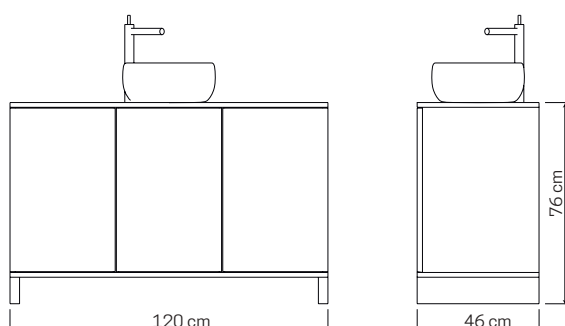

# COD. AR0981

€ 649,90

 Bianco + Rovere

> A 76 X L 120 X P 46 cm  
Push to open sistema apertura premi/apri  
Accessori esclusi

• FLOOR CABINET 3 DOORS

> H 76 X W 120 X D 46 cm

Push to open system  
Accessories excluded