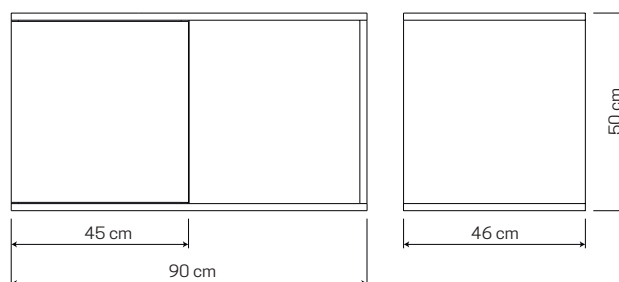

SUSPENDED 1 DOOR 90

> H 50 X W 90 X D 46 cm

Push to open system
Accessories excluded

Bianco + Rovere

Made in Italy

Push to Open
System