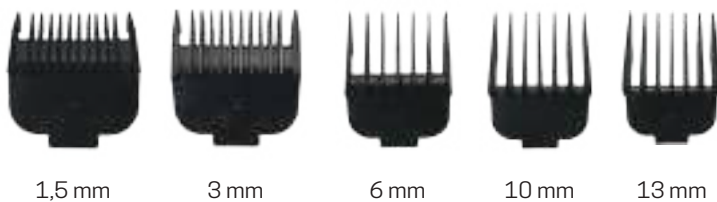

1,5 mm

3 mm

6 mm

10 mm

13 mm