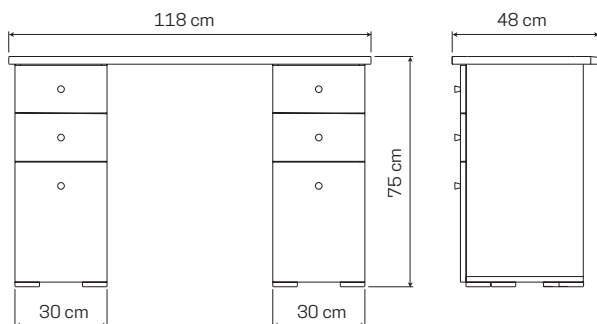

• DUO BICOLOR RECONSTRUCTION TABLE WITH ASPIRATOR

- Practical and comfortable reconstruction table with aspirator | 4 drawers and two doors | Large work surface | Sizes: H 75 X W 118 X D 48 cm