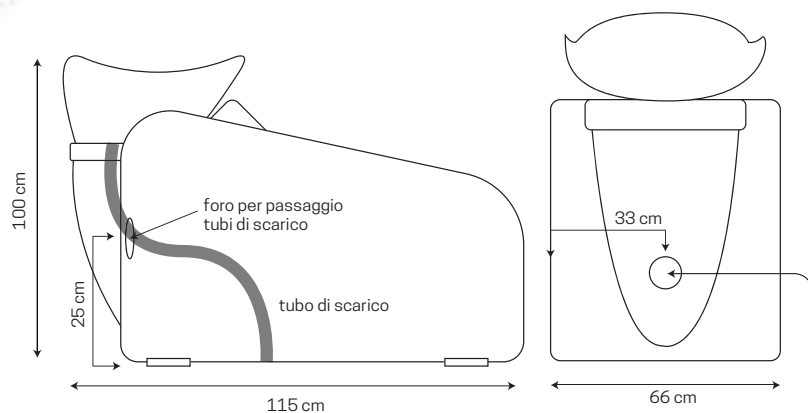

per accedere al foro per tubi scarico,
smontare la scocca in plastica