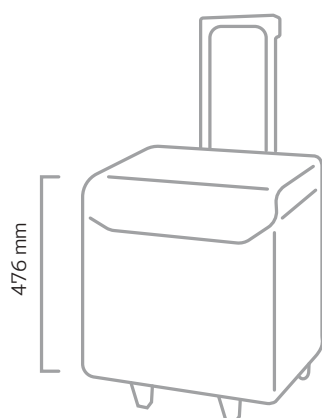

• TROLLEY BAG MAKE UP 2.1

COD. TY0431

€ 249,90

- > Borsa trolley morbida make up | composta da due borse separabili | Misure borsa grande: A 420 x L 400 x P 280 mm | Misure borsa piccola: A 200 x L 400 x P 280 mm

• MAKE UP 2.1 TROLLEY BAG

- > Soft make up trolley bag | consisting of two separable bags | Big bag dimensions: H 420 x W 400 x D 280 mm | Small bag dimensions: H 200 x W 400 x D 280 mm

• TROLLEY BAG MAKE UP

COD. TY0432

€ 199,90

- > Borsa trolley morbida per make up | Apertura frontale con 8 cassetti estraibili | Apertura superiore con 2 ripiani a scomparsa, 6 pochette estraibili ed 1 astuccio per pennelli | Misure totali: A 476 x L 406 x P 286 mm

• MAKE UP TROLLEY BAG

- > Soft trolley bag for make up | Front opening with 8 removable drawers | Top opening with 2 retractable shelves, 6 removable pouches and 1 brush case | Total measurements: H 476 x W 406 x D 286 mm