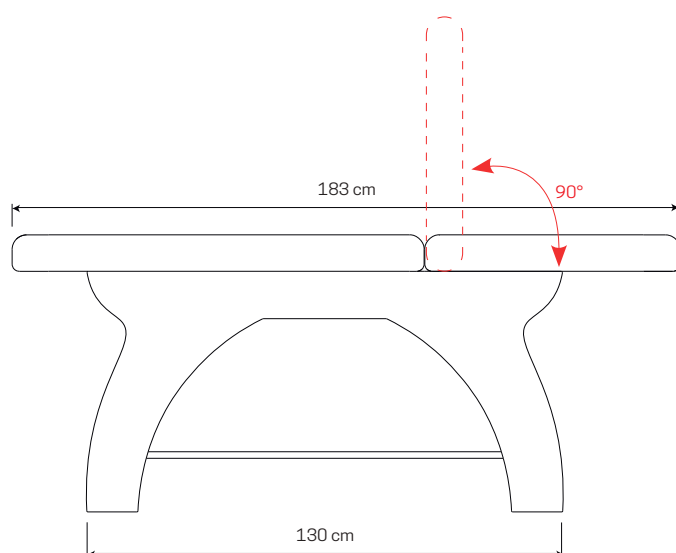

• LETTINO SPA THERMAL

€ 799,90

- Lettino fisso in legno | Poggiatesta | Foro per il viso | Schienale reclinabile | Colore bianco | Lunghezza: 183 cm | Larghezza: 66 cm | Altezza: 76 cm | Peso max supportato: 250 kg | Spessore materassino: 8,5 cm | Peso lettino: 42 kg

• SPA THERMAL BED

- Fixed wooden bed | Face hole | Reclinable backrest | White color | Length: 183 cm | Width: 66 cm | Height: 68 cm | Max weight supported: 250 kg | Mat thickness: 8.5 cm | bed weight: 42 kg

COD. AR0950BW

Black Walnut

COD. AR0950

Rovere