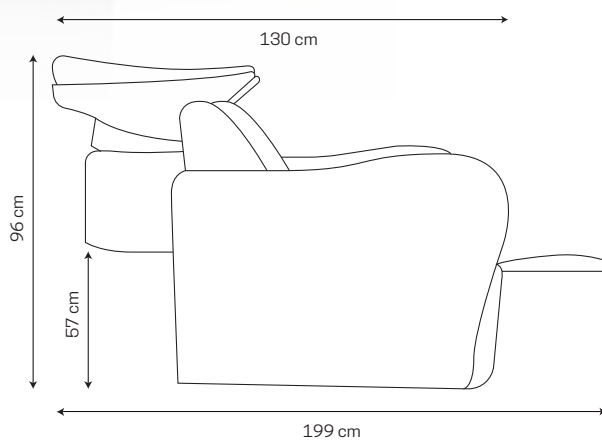

• POLTRONA
LAVATESTA CHESTER

NEW

COD. AR9901

€ 1050,00

> Poltrona Lavatesta con alzata
gambale | miscelatore caldo/freddo |
vasca in ceramica.

• CHESTER HAIR WASH

> Shampoo chair with leg rest
elevation | hot/cold mixer | ceramic
basin.